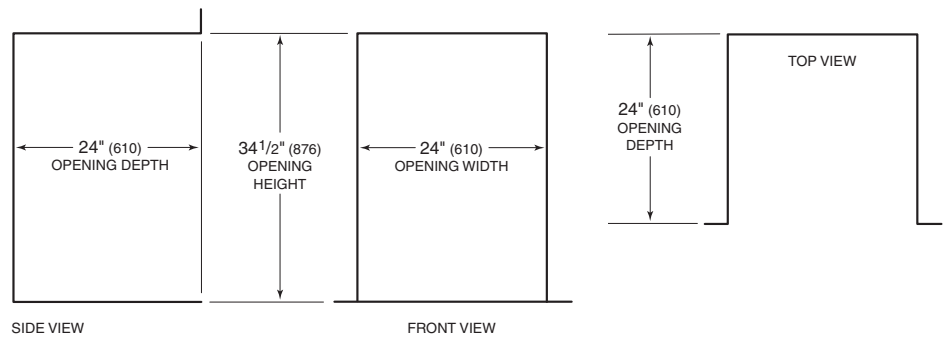

Clear utility bin.

Door shelves.

24" Undercounter All Refrigerator

OVERALL DIMENSIONS

Unit dimensions may vary by $\pm 1/8$ ".

SPECIFICATIONS

Overall Width	23 ⁷ / ₈ "
Overall Height	34"
Overall Depth	24"
Door Clearance	25 ³ / ₈ "
Refrigerator Capacity	5.7 cu ft
Opening Width	24"
Opening Height	34 ¹ / ₂ "
Opening Depth	24"
Electrical Requirements	115 V AC, 60 Hz 15 amp dedicated circuit
Annual Energy Usage	\$25*
Shipping Weight	130 lbs

Complete installation specifications, including panel sizes, can be found on our website, subzero.com/specs.

INSTALLATION SPECIFICATIONS

Opening Dimensions

Location of Electrical Supply

Dimensions in parentheses are in millimeters unless otherwise specified.