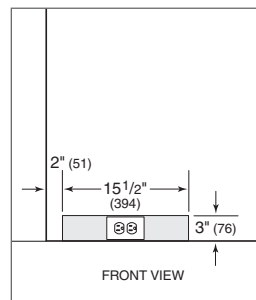

Clear utility bin.

Door shelves.

24" Undercounter All Refrigerator

OVERALL DIMENSIONS

Unit dimensions may vary by $\pm 1/8$ ".

SPECIFICATIONS

Overall Width	23 ⁷ / ₈ "
Overall Height	34"
Overall Depth	24"
Door Clearance	25 ³ / ₈ "
Refrigerator Capacity	5.7 cu ft
Opening Width	24"
Opening Height	34 ¹ / ₂ "
Opening Depth	24"
Electrical Requirements	115 V AC, 60 Hz 15 amp dedicated circuit
Annual Energy Usage	\$25*
Shipping Weight	130 lbs

Complete installation specifications, including panel sizes, can be found on our website, subzero.com/specs.

INSTALLATION SPECIFICATIONS

Opening Dimensions

Location of Electrical Supply

Dimensions in parentheses are in millimeters unless otherwise specified.