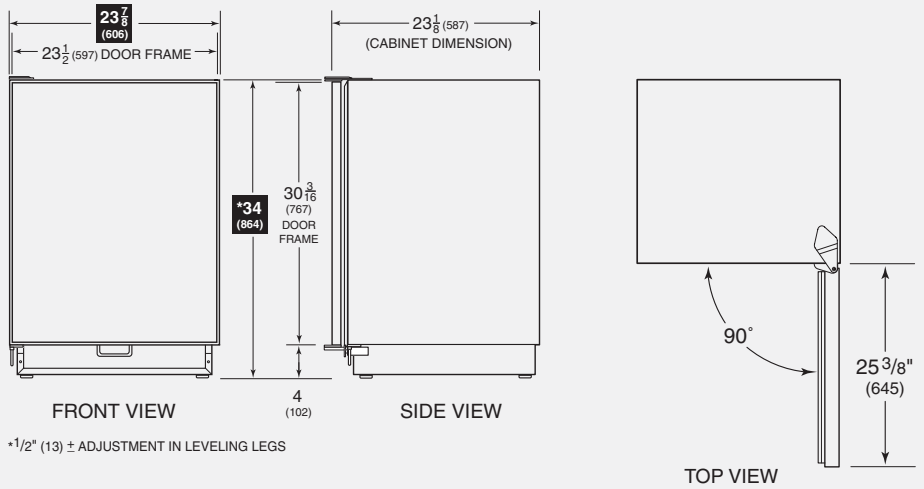

Clear Utility Bin

Door Shelves

**Model UC-24R
Undercounter Refrigerator**

Overall Dimensions

$\pm\frac{1}{2}$ " (13) \pm ADJUSTMENT IN LEVELING LEGS

Unit dimensions may vary by $\pm\frac{1}{8}$ ".

Specifications

Overall Width	23 ⁷ / ₈ "
Overall Height	34"
Overall Depth	24"
Door Clearance	25 ³ / ₈ "
Refrigerator Capacity	5.7 cu ft
Opening Width	24"
Opening Height	34 ¹ / ₂ "
Opening Depth	24"
Electrical Requirements	115 V AC, 60 Hz 15 amp dedicated circuit
Annual Energy Usage	\$31*
Shipping Weight	130 lbs

Complete installation specifications, including panel sizes, can be found on our website, subzero.com.

Dimensions in parentheses are in millimeters unless otherwise specified.