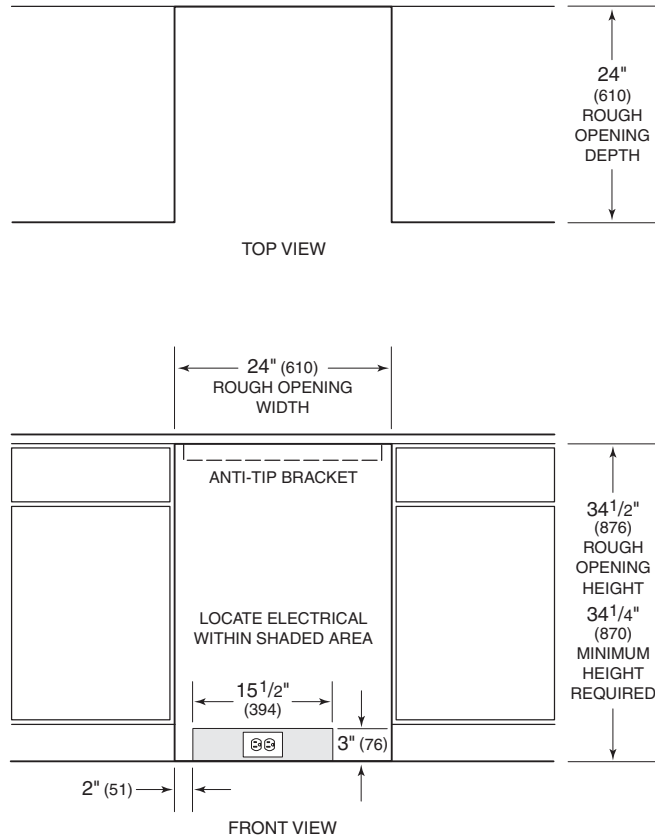

Installation Specifications

Installation Notes

Undercounter Model UC-24R is available in your choice of the overlay or classic stainless steel design application. A classic stainless steel door front panel with tubular handle is available as a sales accessory.

Complete installation specifications, including panel sizes, can be found on our website, subzero.com.

Dimensions in parentheses are in millimeters unless otherwise specified.