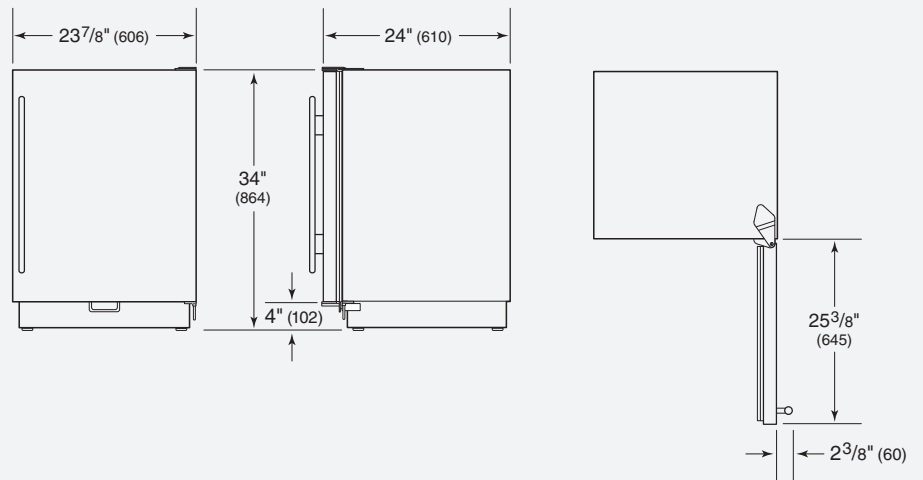

Clear utility bin.

Door shelves.

24" Undercounter All Refrigerator

OVERALL DIMENSIONS

Unit dimensions may vary by $\pm 1/8$ ".

SPECIFICATIONS

Overall Width	23 ⁷ / ₈ "
Overall Height	34"
Overall Depth	24"
Door Clearance	25 ³ / ₈ "
Refrigerator Capacity	5.7 cu ft
Opening Width	24"
Opening Height	34 ¹ / ₂ "
Opening Depth	24"
Electrical Requirements	115 V AC, 60 Hz 15 amp dedicated circuit
Annual Energy Usage	\$25*
Shipping Weight	130 lbs

Complete installation specifications, including panel sizes, can be found on our website, subzero.com/specs.

INSTALLATION SPECIFICATIONS

Opening Dimensions

Location of Electrical Supply

Dimensions in parentheses are in millimeters unless otherwise specified.