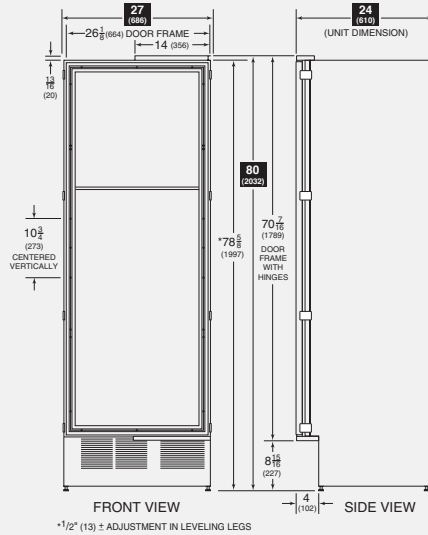

**Model 427
Wine Storage**

Overall Dimensions

Unit dimensions may vary by $\pm 1/8$ ".

Specifications

Overall Width	27"
Overall Height	80"
Overall Depth	24"
Door Clearance	25 1/2"
Wine Storage Capacity	132 bottles*
Opening Width	27"
Opening Height	80"
Opening Depth	25"***
Electrical Requirements	115 V AC, 60 Hz 15 amp dedicated circuit
Shipping Weight	Glass Door – 395 lbs Solid Door – 386 lbs

*750 ml bottles.

***Depth is 24" from the front of the unit to its back. Your design may necessitate moving the unit back, or cabinets forward to achieve a flush fit. This will require a minimum opening depth of 25".

Installation Notes

Stainless steel panels with handles are available as accessories. Panels for an 80" finished height are offered in classic, platinum and carbon finishes. Panels for an 84" finished height come in the classic finish only. Panels can be ordered to include a lock. These panels are not installed at the factory.

Complete installation specifications, including panel sizes, can be found on our website, subzero.com.