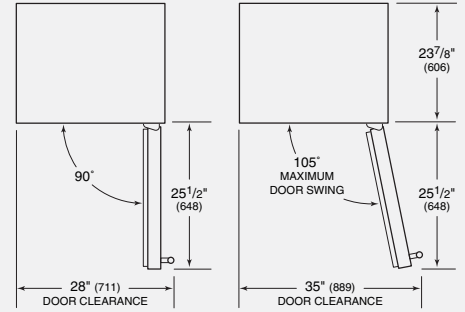

**Model 427
Wine Storage**

Overall Dimensions

Unit dimensions may vary by $\pm 1/8$ ".

Specifications

Overall Width	27"
Overall Height	80"
Overall Depth	24"
Door Clearance	25 1/2"
Wine Storage Capacity	132 bottles*
Opening Width	27"
Opening Height	80"
Opening Depth	25"***
Electrical Requirements	115 V AC, 60 Hz 15 amp dedicated circuit
Shipping Weight	Glass Door – 395 lbs Solid Door – 386 lbs

*750 ml bottles.

***Depth is 24" from the front of the unit to its back. Your design may necessitate moving the unit back, or cabinets forward to achieve a flush fit. This will require a minimum opening depth of 25".

Installation Notes

Stainless steel panels with handles are available as accessories. Panels for an 80" finished height are offered in classic, platinum and carbon finishes. Panels for an 84" finished height come in the classic finish only. Panels can be ordered to include a lock. These panels are not installed at the factory.

Complete installation specifications, including panel sizes, can be found on our website, subzero.com.