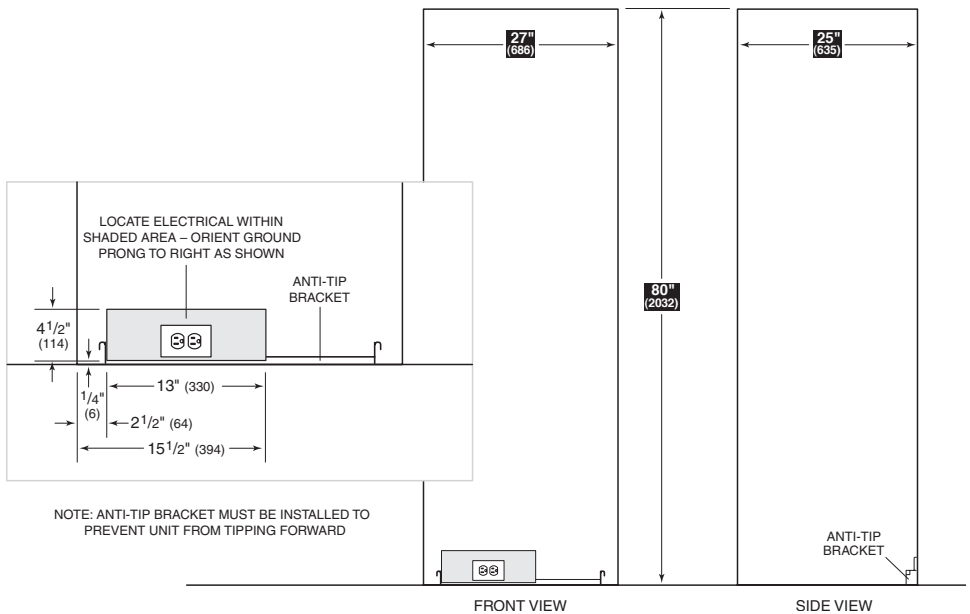

Installation Specifications

Dimensions in parentheses are in millimeters unless otherwise specified.